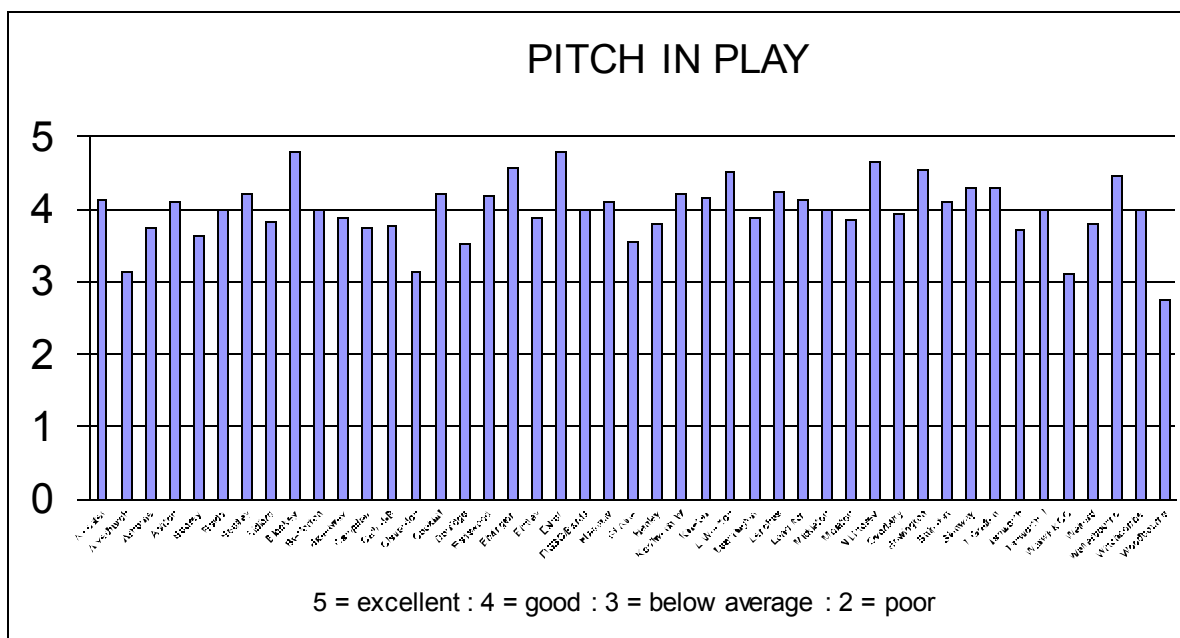

## MOST IMPROVED PITCHES

Mickleton	+0.57
Exhall	+0.44
Bretforton	+0.40
Blockley	+0.40
Claverdon	+0.35
Rowington	+0.33
Earlswood	+0.33
Lenches	+0.32
T Grafton	+0.29
Fladbury	+0.25
Ashorne	+0.25
FISSC/Bards	+0.23
Cookhill	+0.22
Bearley	+0.22
Ebrington	+0.19
Henley	+0.18
L Wootton	+0.17
Tanworth II	+0.14
Overbury	+0.12
Welford	+0.09
Kenilworth W	+0.03
Kineton	+0.00
Bidford	+0.00