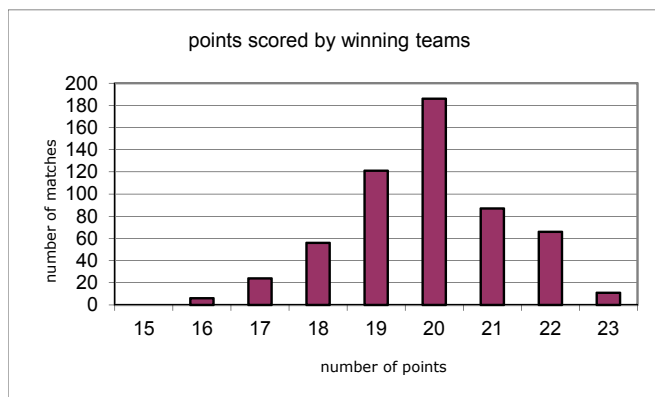

COTSWOLD HILLS LEAGUE

MATCH STATISTICS 2011

After 18 weeks

Matches-to-date **612** of which : abandoned 52 8%

COMPLETED MATCHES **560**

won by side batting first **318** 57%

tied **1**

aggregate scores **188777** average runs per match : 337

aggregate wickets **8236** average wkts per match : 14.7

average runs per wicket : 22.9

highest scoring match **598** Exhall & Wixford II II v Warwick County Council Staff

highest scoring innings **438** Bidford v Stratford Bards II

lowest winning total (batting first) **78** Stratford Bards v Ashton-under-Hill

lowest scoring innings **26** Ashorne v The Lenches

shortest match (overs) **23.2** Kineton II v Moreton-in-Marsh II

week	completed matches	won by side batting first	aggregate scores	wickets	highest scoring match	highest scoring innings	lowest winning total (batting first)	lowest scoring innings	shortest match (overs)
1	30	14	9404	465	443	251	138	47	31.4
2	34	24	11736	499	581	360	112	34	50.1
3	34	11	12051	487	560	342	132	58	39.0
4	34	19	11795	510	547	318	160	69	44.0
5	34	20	12397	512	555	301	167	66	44.0
6	31	23	9713	442	523	326	78	63	48.3
7	26	19	8260	360	471	328	153	26	59.3
8	33	15	9741	502	538	270	113	54	38.0
9	34	13	12348	504	546	356	138	78	49.4
10	34	21	10227	500	512	293	140	65	35.0
11	17	9	5129	241	471	263	154	46	60.1
12	34	17	10469	524	447	305	108	45	33.3
13	34	20	12969	515	598	307	144	95	54.0
14	30	24	11454	408	540	310	143	99	49.4
15	34	17	12664	483	580	323	178	48	54.2
16	33	21	11160	498	536	438	168	80	35.3
17	20	14	5872	289	427	294	177	61	35.2
18	34	17	11388	497	504	299	120	39	23.2