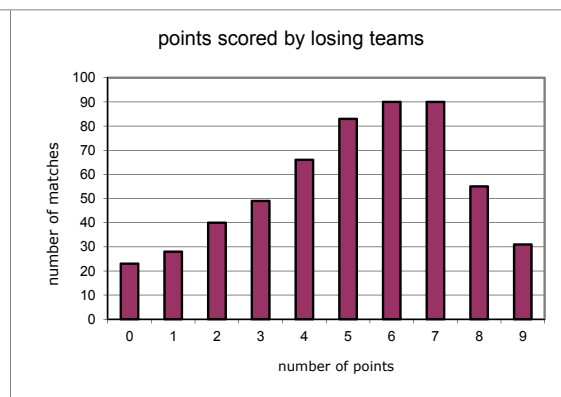

aggregate wickets **8236** average wkts per match : 14.7

average runs per wicket : 22.9

highest scoring match **598** Exhall & Wixford II II v Warwick County Council Staff

highest scoring innings **438** Bidford v Stratford Bards II

lowest winning total (batting first) **78** Stratford Bards v Ashton-under-Hill

lowest scoring innings **26** Ashorne v The Lenches

shortest match (overs) **23.2** Kineton II v Moreton-in-Marsh II

week	completed matches	won by side batting first	aggregate scores	wickets	highest scoring match	highest scoring innings	lowest winning total (batting first)	lowest scoring innings	shortest match (overs)
1	30	14	9404	465	443	251	138	47	31.4
2	34	24	11736	499	581	360	112	34	50.1
3	34	11	12051	487	560	342	132	58	39.0
4	34	19	11795	510	547	318	160	69	44.0
5	34	20	12397	512	555	301	167	66	44.0
6	31	23	9713	442	523	326	78	63	48.3
7	26	19	8260	360	471	328	153	26	59.3
8	33	15	9741	502	538	270	113	54	38.0
9	34	13	12348	504	546	356	138	78	49.4
10	34	21	10227	500	512	293	140	65	35.0
11	17	9	5129	241	471	263	154	46	60.1
12	34	17	10469	524	447	305	108	45	33.3
13	34	20	12969	515	598	307	144	95	54.0
14	30	24	11454	408	540	310	143	99	49.4
15	34	17	12664	483	580	323	178	48	54.2
16	33	21	11160	498	536	438	168	80	35.3
17	20	14	5872	289	427	294	177	61	35.2
18	34	17	11388	497	504	299	120	39	23.2

average = 19.9

average = 5.1